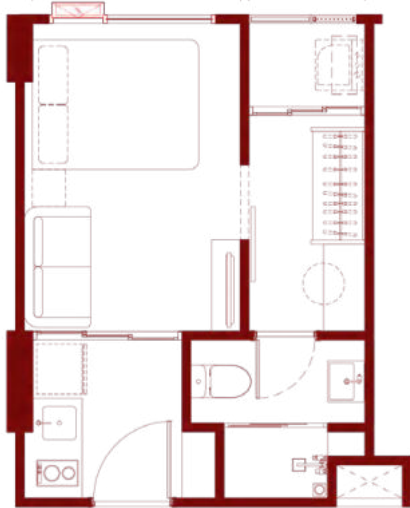

DRAFT

FITNESS

DRAFT

BUSINESS LOUNGE

ROOM TYPE

1 BEDROOM
23 SQ.M.

1 BEDROOM EXCLUSIVE
26 SQ.M.

1 BEDROOM EXTRA
29 SQ.M.

1 BEDROOM PLUS
34 SQ.M.

atmoz
Canvas RAYONG