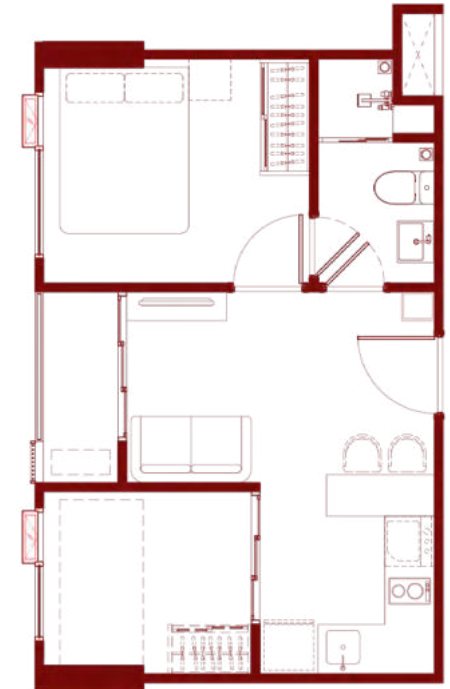

DRAFT

FITNESS

DRAFT

BUSINESS LOUNGE

ROOM TYPE

1 BEDROOM
23 SQ.M.

1 BEDROOM EXCLUSIVE
26 SQ.M.

1 BEDROOM EXTRA
29 SQ.M.

1 BEDROOM PLUS
34 SQ.M.

atmoz
Canvas RAYONG