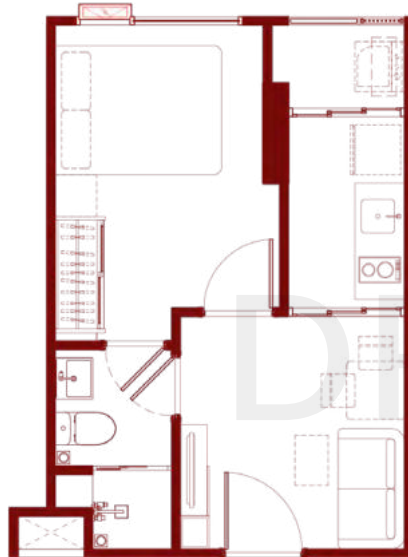

DRAFT

FITNESS

DRAFT

BUSINESS LOUNGE

ROOM TYPE

1 BEDROOM
23 SQ.M.

1 BEDROOM EXCLUSIVE
26 SQ.M.

1 BEDROOM EXTRA
29 SQ.M.

1 BEDROOM PLUS
34 SQ.M.

atmoz
Canvas RAYONG